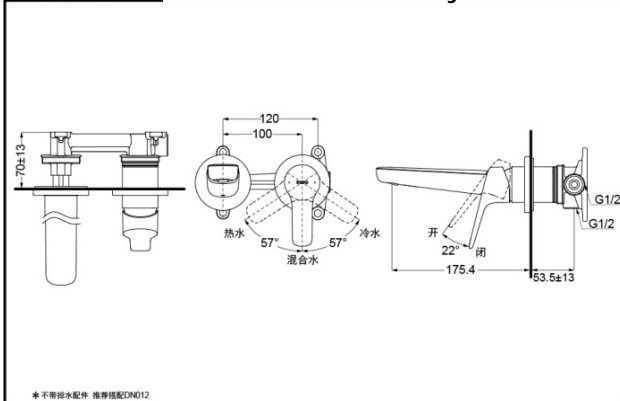

TOTO

Wall-Mounted Lavatory Faucet

TLG03307B
(W/O pop-up
waste)

TLG03308B
(W/O pop-up
waste)

Reduce The
Water
Technology

TLG03307B
TLG03308B

FEATURES

- Elegant appearance.
- Beautiful curves reveal elegant taste.
- Easy installation and usage.
- Unique aerial technology , smooth and moderate flow presents more comfort experience and saves water as well.

SPECIFICS

Water Inlet Requirement :
0.05MPa(Dynamic
Pressure)~1.0MPa(Static
Pressure)

Water Efficiency : Grade1
Spout : Bubbler equipped

Others

Series : GS

TLG03307B Wall-Mounted Lavatory Faucet

*TOTO(CHINA) CO.,LTD. All rights reserved.

TLG03308B Wall-Mounted Lavatory Faucet

*TOTO(CHINA) CO.,LTD. All rights reserved.

TOTO(CHINA) CO.,LTD. www.toto.com.cn