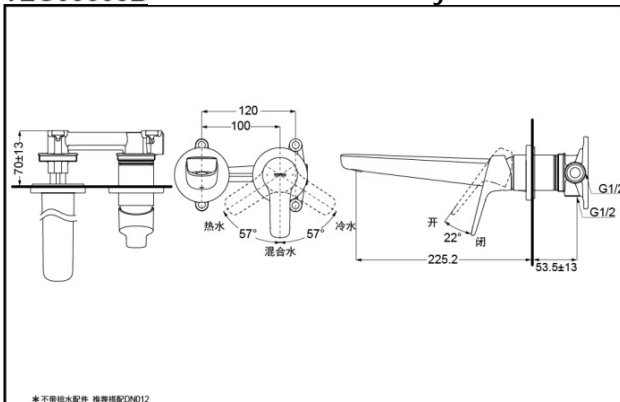

TLG03308B Wall-Mounted Lavatory Faucet

*TOTO(CHINA) CO.,LTD. All rights reserved.

TOTO(CHINA) CO.,LTD. www.toto.com.cn